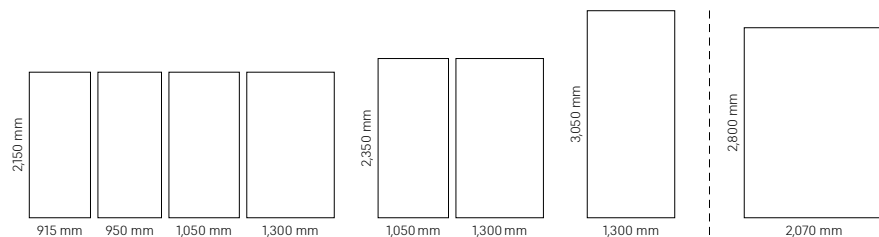

HPL sizes for doors:

Length	Width	Thickness
2,150	915 / 950 / 1,050 / 1,300	0,8
2,350	1,050 / 1,300	0,8
3,050	1,300	0,8

STOCK PROGRAMME

Decor Reference	Coordinates	HPL for doors For sizes see above table	HPL 2,800 x 2,070 x 0,8 mm and 4,100 x 1,300 x 0,8 mm	EXPRESS Collection HPL in 2,800 x 2,070 and 4,100 x 1,300 x 0,8 mm and DecoBoard in 2,800 x 2,100 mm ☺	FunXTional Products			Duropal SolidColor 2,800 x 2,070 x 0,8 mm 2,800 x 2,070 x 1,2 mm	Duropal SolidColor 4,100 x 1,300 x 0,8 mm * in 1,2 mm
					PrimeBoard XTreme P2 2,800 x 2,100 mm	Duropal XTreme, Duropal XTreme plus 4,100 x 1,300 x 0,8 mm	Duropal SolidColor XTreme 4,100 x 1,300 x 0,8 mm		
F73075	Solidale	S6	SD	SD					
F76001	Loftec	T6	ML	ML ML					
F76111	Kito Steel	T5	SD	SD					
F76112	Inox Grey	W5	SD	SM SM					
F76113	Metex Silver	V5	ML	SD SD					
F76141	Alux Black	S5	SM	SM SM					
F76146	Terrazzo Bronze	U5	ML	ML ML	XG/XT - 19	XM, XP			
F76149	Kex	U6	ML	CR CR					
R20020	Mocha Piemont Oak	U1	RT	RU					
R20021	Lindberg Oak	Q3	ML	NW NW					
R20022	Lindberg Cross-cut Oak	P3	ML	ML					
R20033	Dark Oak	V4	NW	NW NW					
R20256	Lorenzo Oak	R3	NW	NW NW					
R20285	Wilton Oak Reed	P6	NW	NW NW					
R20286	Italian Oak	N6	NW	NW NW					
R20320	Silver Oak	S4	NW	NW NW					
R20350	Giant Oak	U4	ML	ML					
R20351	Flamed Wood	O6	NW	NW NW					
R24030	Scandic Beech Light	N5	ML						
R24053	Talinn Beech	Q1	NW	ML ML					
R24054	Lindstrom Beech Light	R1	ML	ML					
R27024	Sycamore	M5	VV	VV VV					
R27043	Kiruna Maple	O1	ML	ML ML					
R27060	Agostino Maple	P1	ML						
R30011	Madison Walnut	T2	NW	NW NW					
R30013	Altamira Walnut Dark	S2	NW	NW NW					
R30019	Choco Bella Noce	V2	VV	VV					
R30021	Milano Walnut	W2	NW	NW NW					
R30042	Saleve Walnut	U2	NW						
R34019	Sliced Ash	S3	ML	NW NW					
R34022	Ash Firenze Dark	T1	SM						
R34023	Portland Ash Light	R4	NW	NW NW					
R34024	Portland Ash Dark	W1	NW	NW NW					
R34025	Zen Ash Natural	Q4	ML						
R34026	Zen Ash Light	N4	ML						
R34027	Sliced Ash Natural	N3	ML	NW					
R34028	Sliced Ash Natural Across	O3	ML	ML					
R34029	Zen Ash Natural Across	P4	ML						
R34030	Zen Ash Light Across	O4	ML						
R34031	Sliced Ash Across	T3	ML	ML					
R34032	Portland Ash Black	T4	NW	NW NW	XG/XT - 19				
R36025	Brushed Alnus	N1	RT						
R38002	Acacia	M4	RT	RU RU					
R42006	Havanna Cherry	Q5	ML	ML ML					
R42033	Scandic Cherry Light	S1	ML						
R48042	Lumumba	V1	SM	NW	XG/XT - 19				
R50080	Canadian Cedar	R5	ML						
R50094	Nordic Teak	O2	NW	NW NW					
R55006	Fano Pine White	P2	RT	RU					
R55059	Jacobsen Pine Black	Q2	RT	RU					
R55072	Willow White	N2	ML	ML ML					

STOCK PROGRAMME